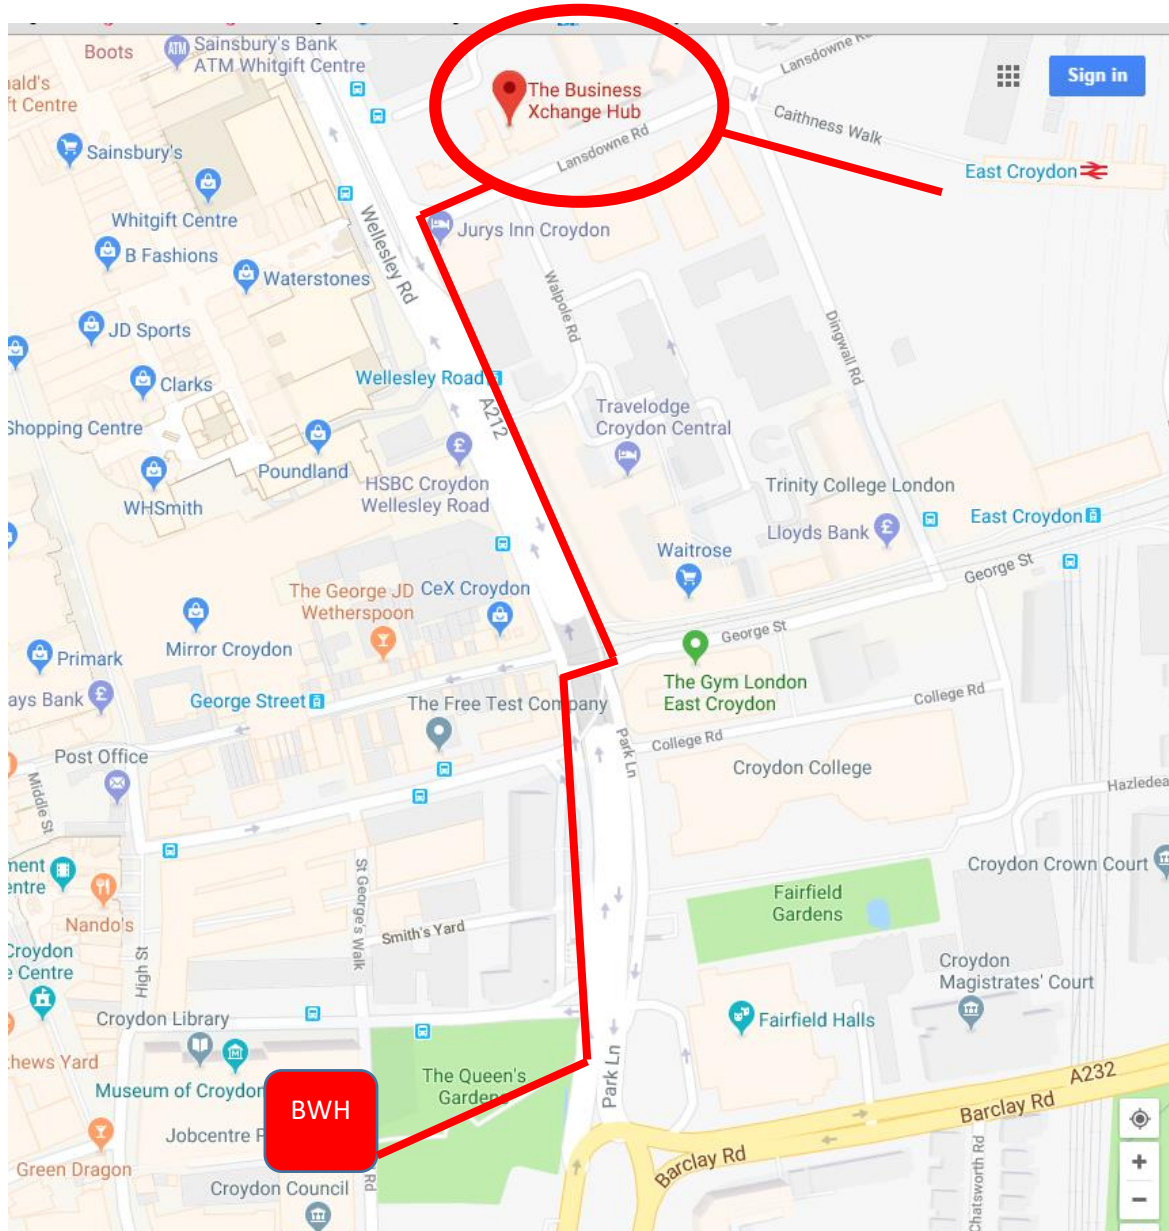

CSCB L&D

Directions - **The Business Exchange Hub, Marco Polo House, 3-5 Lansdowne Road, Croydon, CR0 2BX**

The Business Xchange Hub (TBXH) is located a **10min walk** from Bernard Weatherhill House and 5 mins from East Croydon Station.

Look out for this sign