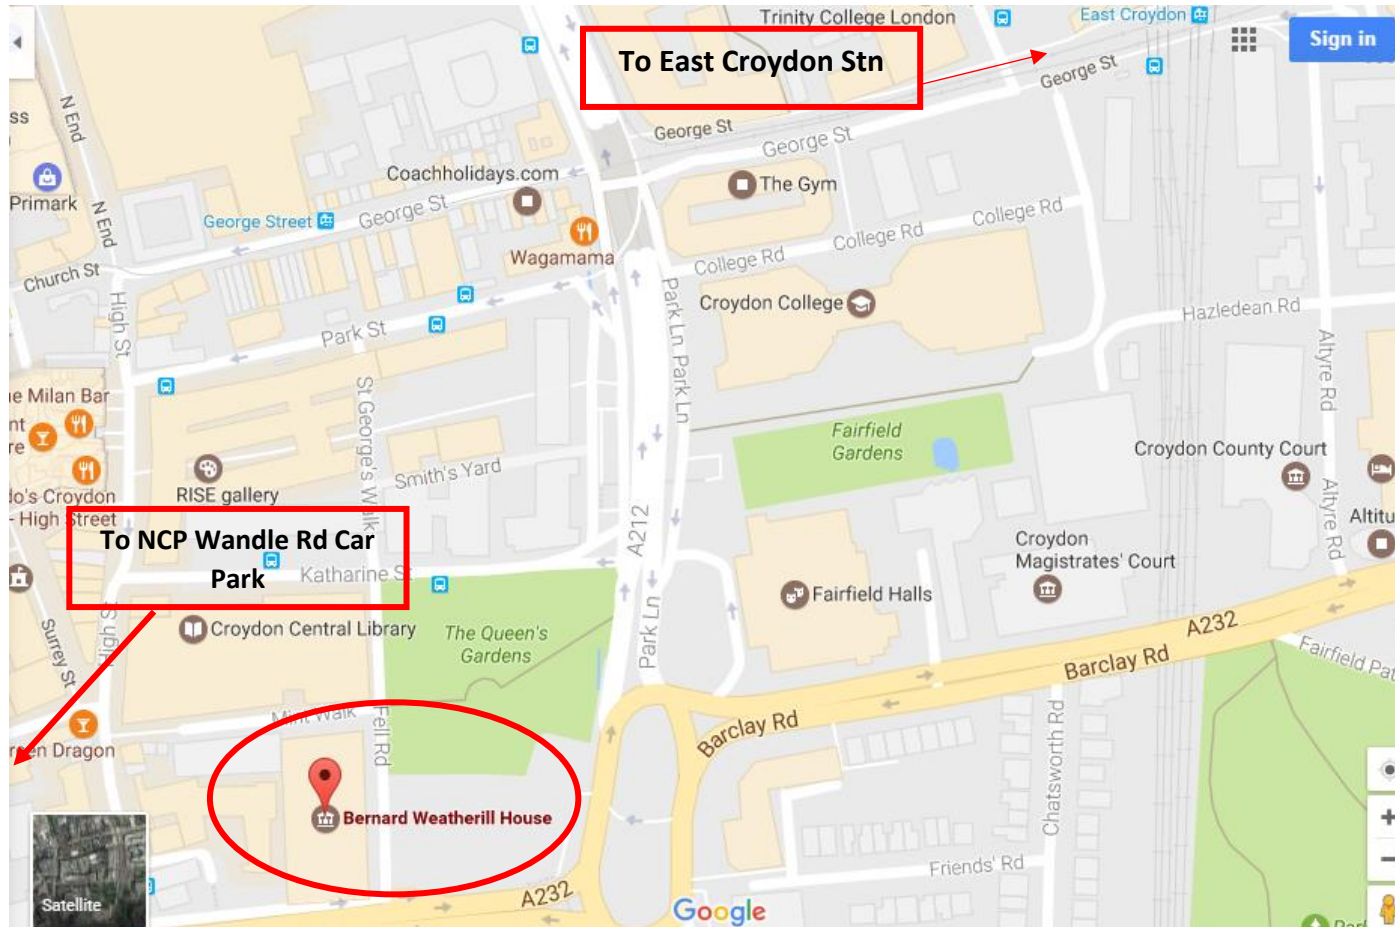

Map to Bernard Weatherill House, CR01EA

When attending CSCB learning and development events, please use Corporate Entrance, Fell Road, Croydon, CR01EA.

Bernard Weatherill House (CR01EA) is a 10min walk from East Croydon Stn, and is easily accessed by a number of bus routes and trams.

There is no parking available on-site. The nearest car park is **NCP Wandle Rd** or there is limited on-street car parking.

Note: Lunch/refreshments are not provided at CSCB learning and development events. At Bernard Weatherill House there is a café on site, and there are shops nearby.