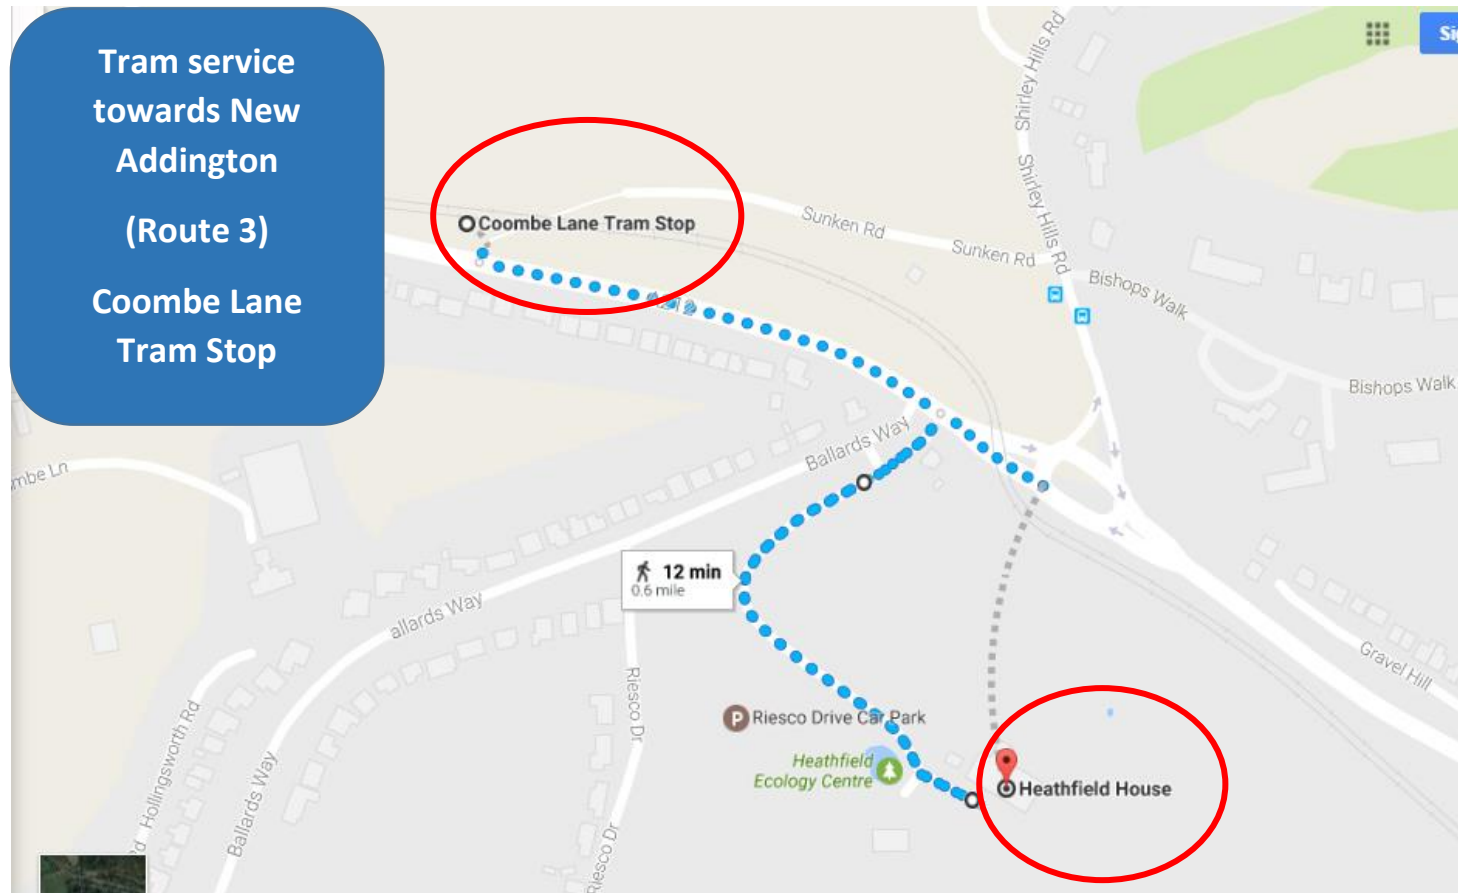

Directions to Heathfield House Training Centre, Ballards Way, Croydon, CR05RH

Parking is available at the carpark located at the top of the drive.

However users of Heathfield House should be aware that the carpark closes at 1630 or 30 minutes before dusk. Disabled badge holders can park at the front of the building.

No parking is permitted on the driveway approach.

When attending training at Heathfield, you are advised to bring your own lunch/refreshments as these are not provided as part of the training. There are vending machines and a microwave is available. The nearest shops are approximately a 20min walk away (one-way).